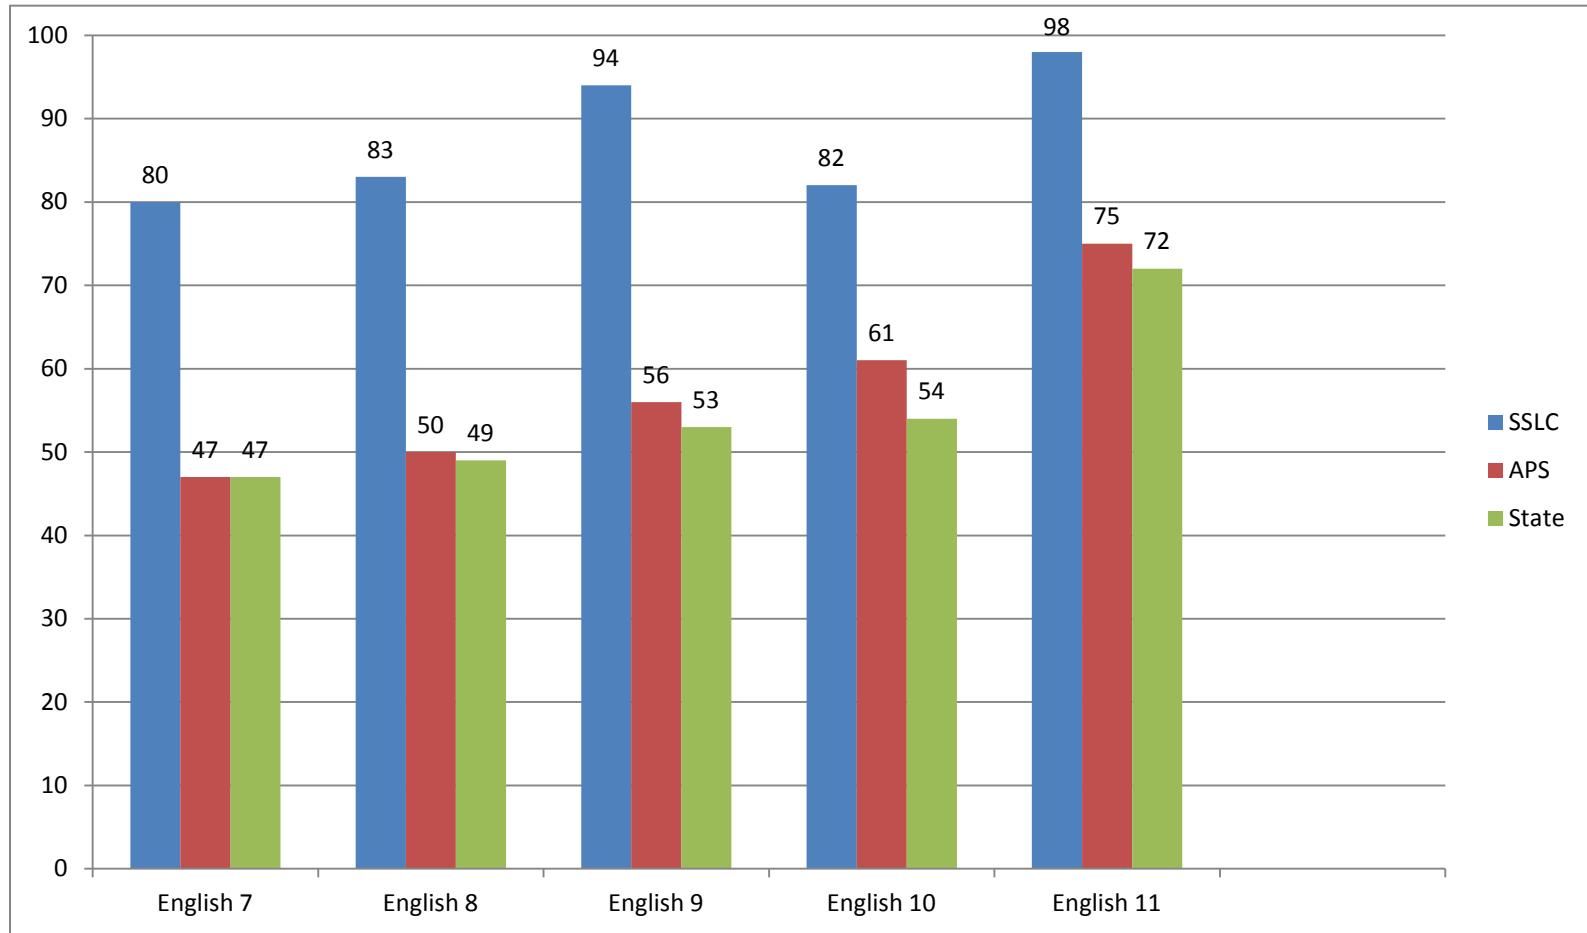

SPLC 2015 ELA PARCC Scores

*Percentage (%) of students scoring a 3,4, or 5 on the PARCC

SPLC 2015 Math PARCC Scores

*Percentage (%) of students scoring a 3,4, or 5 on the PARCC

SILC 2015 PARCC Scores

*Percentage (%) of students scoring a 3,4, or 5 on the PARCC

SSLC 2015 ELA PARCC Scores

*Percentage (%) of students scoring a 3,4, or 5 on the PARCC

SSLC 2015 Math PARCC Scores

*Percentage (%) of students scoring a 3,4, or 5 on the PARCC